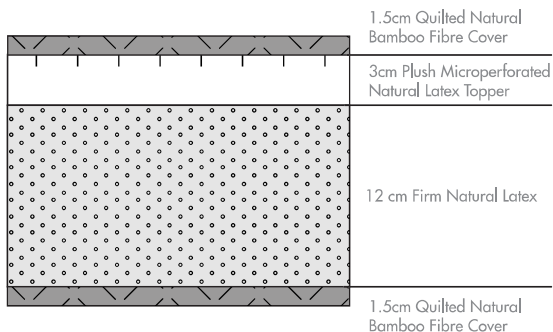

Easy Zip Cover
Detachable Cover for
Washing and Cleaning

MATTRESS STRUCTURE

DELIGHT

SOFZSLEEP

- Firmness: Firm
- Thickness: 18 cm (7")
- Oekotex® and Eurolatex® certified natural latex, toxic-free with no formaldehyde
- A firm core with a separate plush latex topper that contours and supports the body
- Natural bamboo cover with anti-bacterial and antifungal properties with superb breathability is ideal for people with sensitive skin or allergies.
- Swiss antimicrobial Sanitized® treatment prevents the development of molds, dust mites and fungi that could result in spots and odors
- Easy removable cover with zip that can be dry cleaned
- 10-year warranty

KING SIZE - 190 X 180 CM

\$2590

QUEEN SIZE - 190 X 150 CM

\$2190

SUPER SINGLE SIZE - 190 X 106 CM

\$1390

SINGLE SIZE - 190 X 90 CM

\$1290