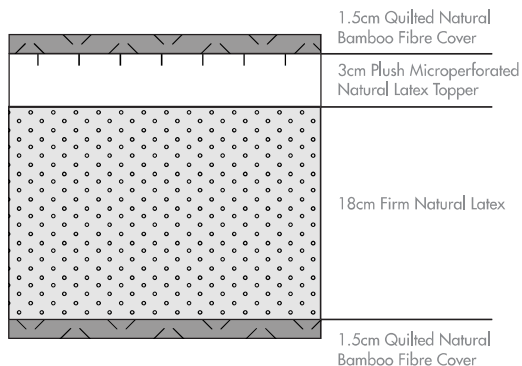

Easy Zip Cover
Detachable Cover for
Washing and Cleaning

MATTRESS STRUCTURE

SOZZSLEEP

GRAND

- Firmness: Firm
- Thickness: 24cm (9.5")
- Oeko-tex® and Eurolatex® certified natural latex, toxic-free with no formaldehyde
- A plush layer of soft latex on a firm core to offer a stable yet enveloping body support
- Natural bamboo cover with anti-bacterial and antifungal properties with superb breathability is ideal for people with sensitive skin or allergies.
- Swiss antimicrobial Sanitized® treatment prevents the development of molds, dust mites and fungi that could result in spots and odors
- Easy removable cover with zip that can be dry cleaned
- 10-year warranty

KING SIZE - 190 X 180 CM

\$3550

QUEEN SIZE - 190 X 150 CM

\$3150

SUPER SINGLE SIZE - 190 X 106 CM

\$2150

SINGLE SIZE - 190 X 90 CM

\$1850