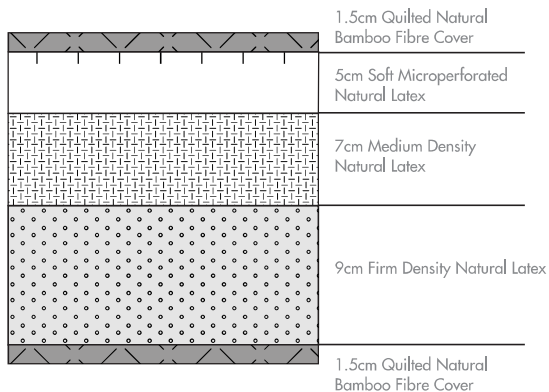

Easy Zip Cover
Detachable Cover for
Washing and Cleaning

MATTRESS STRUCTURE

TRILOGY

SOFZSLEEP

- Firmness: Medium-Firm
- Thickness: 24 cm (9.5")
- Oekotex® and Eurolatex® certified natural latex, toxic-free with no formaldehyde
- Assembly of 3 latex layers in soft, medium and firm within an outer natural Bamboo cover
- 3-in-1 mattress maximizes usability and comfort by interchanging the order of the three layers.
- Natural bamboo cover with anti-bacterial and antifungal properties with superb breathability is ideal for people with sensitive skin or allergies.
- Swiss antimicrobial Sanitized® treatment prevents the development of molds, dust mites and fungi that could result in spots and odors
- Easy removable cover with zip that can be dry cleaned
- 10-year warranty

KING SIZE - 190 X 180 CM

\$3590

QUEEN SIZE - 190 X 150 CM

\$3190

SUPER SINGLE SIZE - 190 X 106 CM

\$2190

SINGLE SIZE - 190 X 90 CM

\$1890